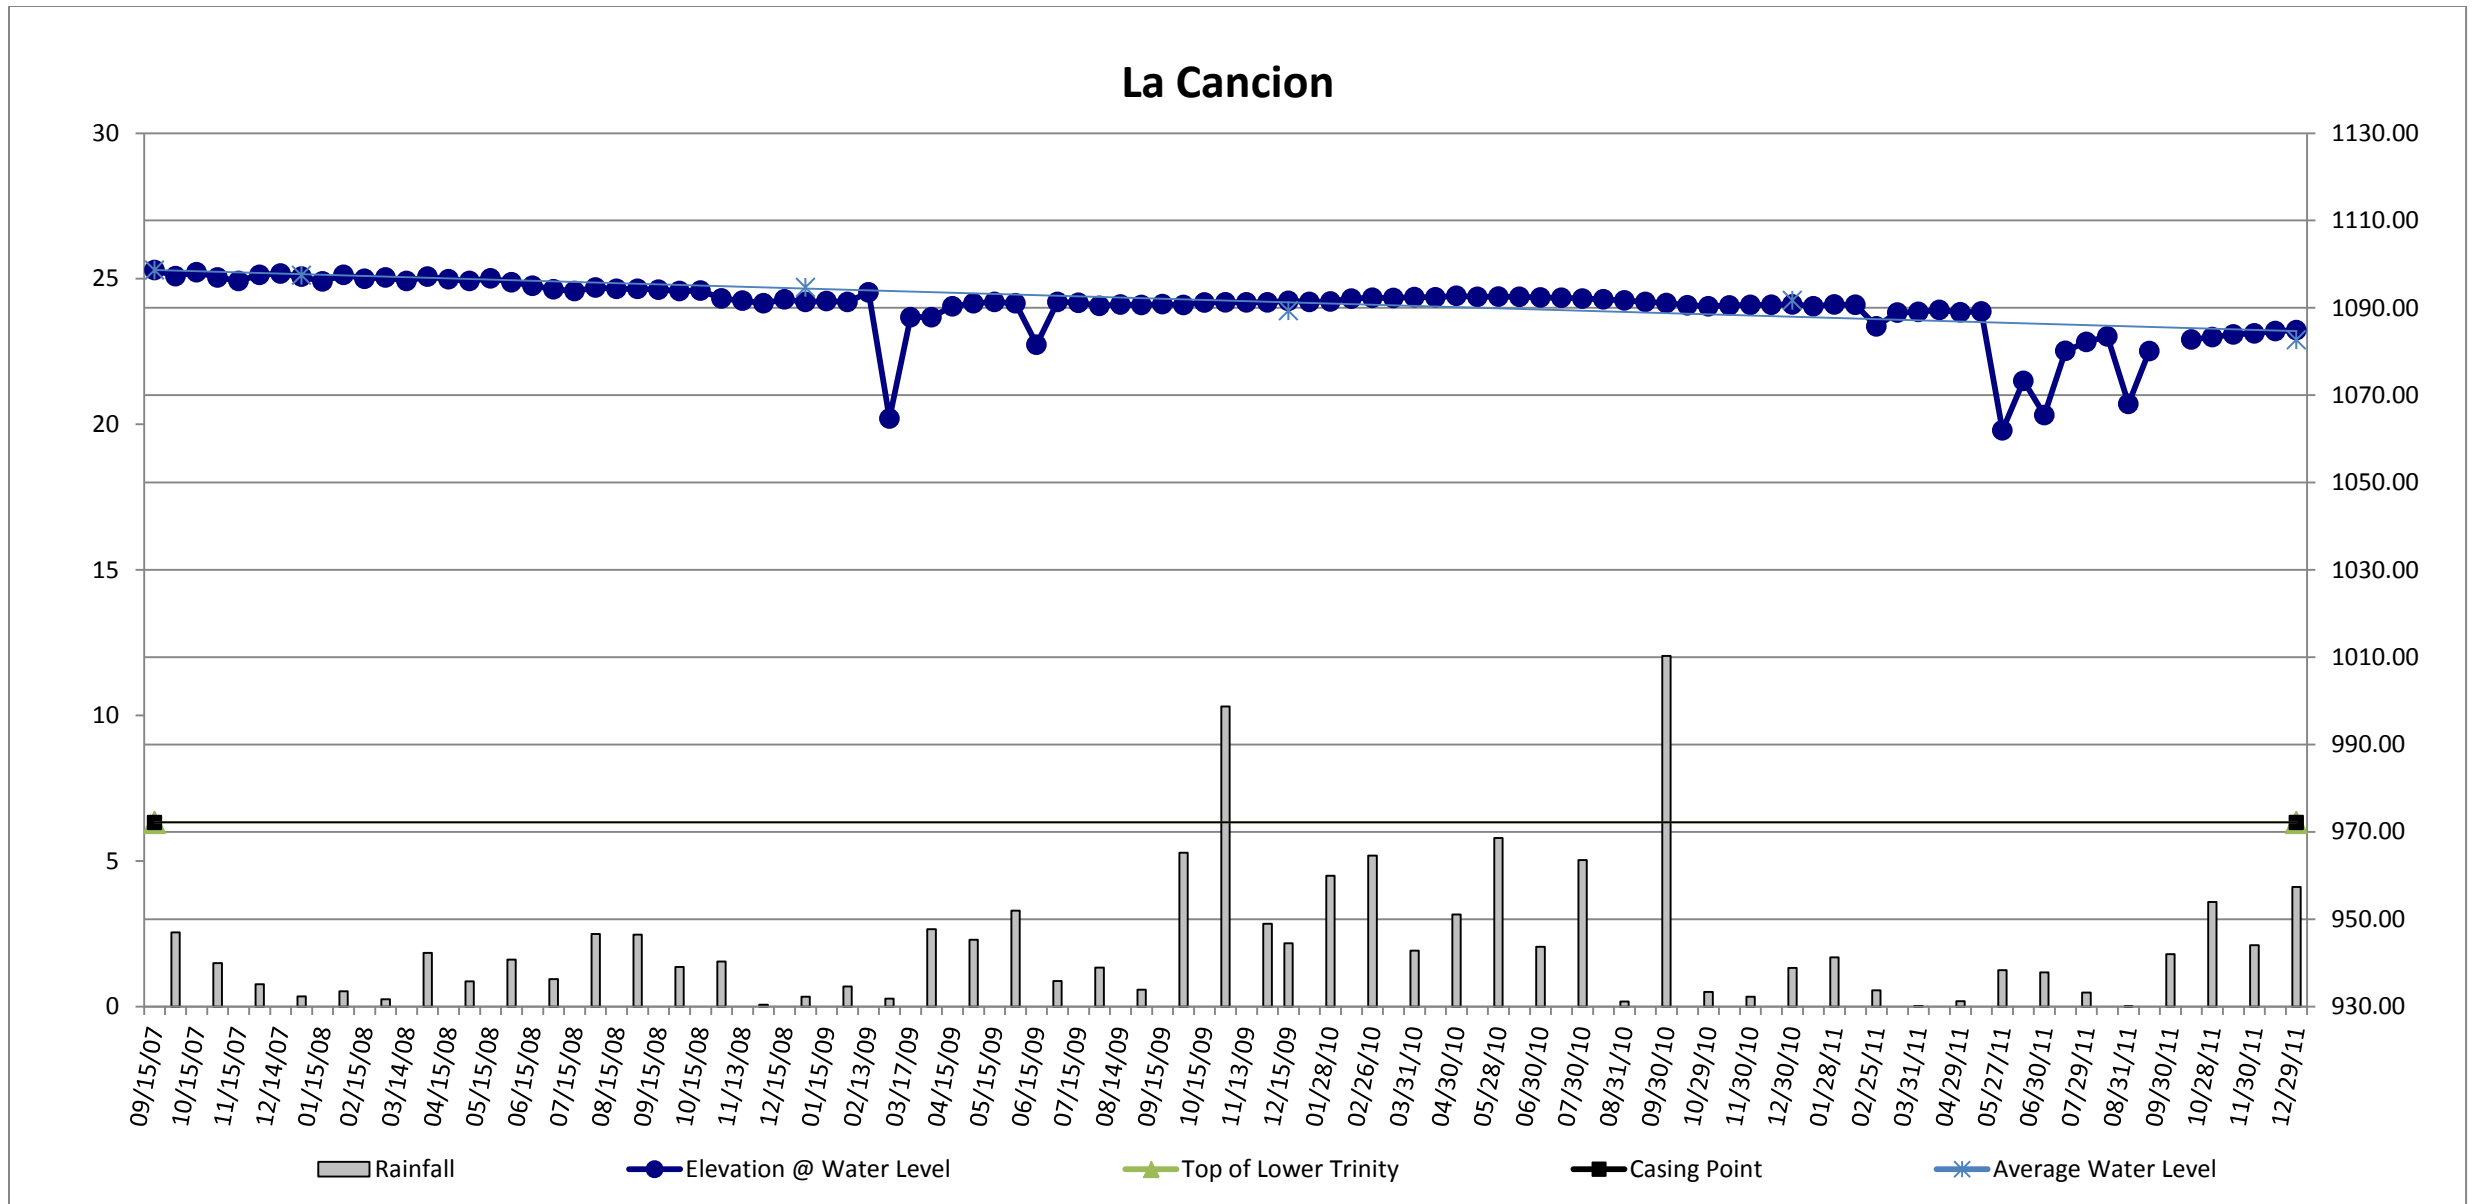

La Cancion

Lower Trinity, Hosston Sand

Elevation @ Measuring Point (Top of Well Head) = 1312.17

Elevation @ Total Depth = 752.17